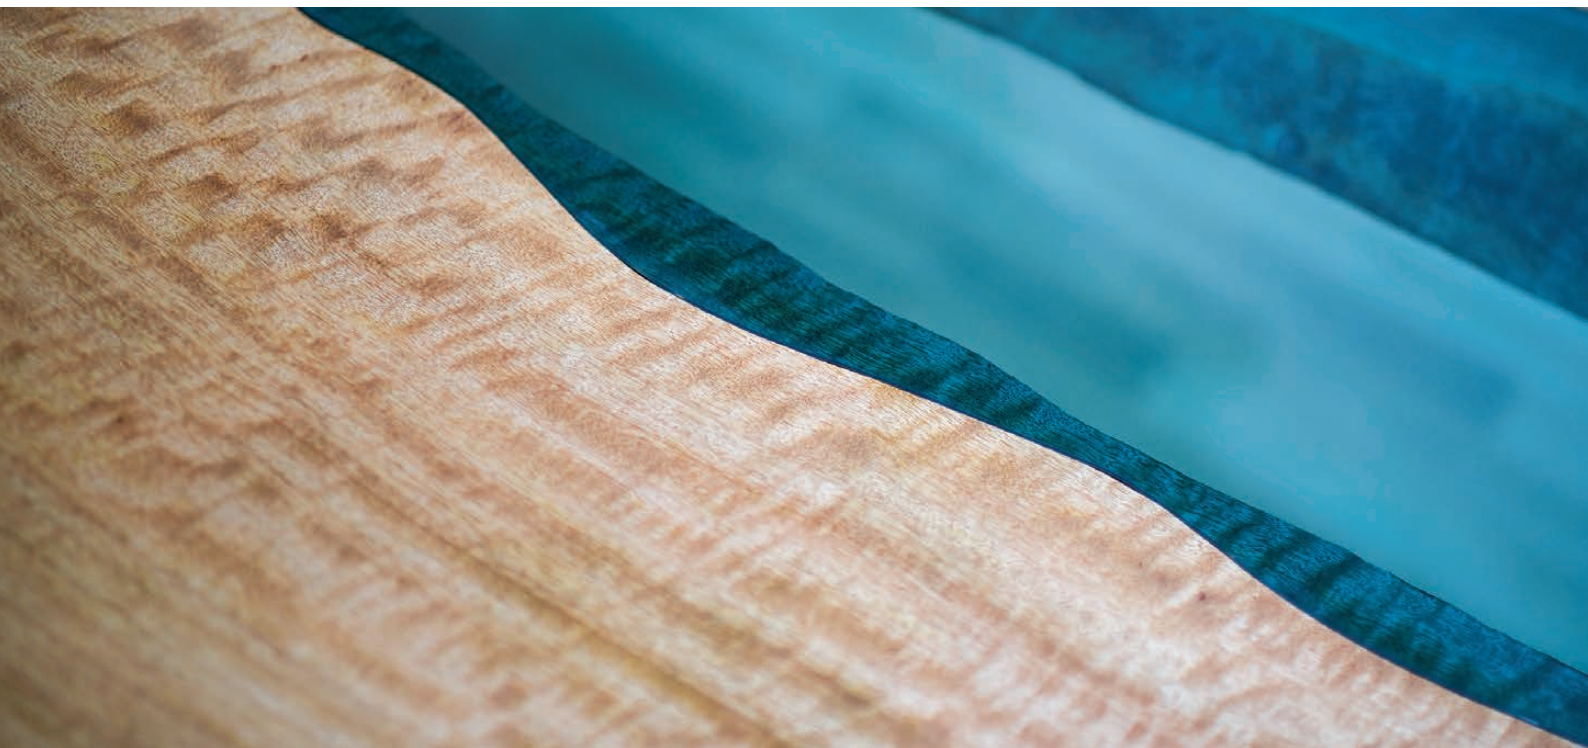

# OUR STØRY

---

**At Wild About Wood, we pride ourselves on providing truly unique, contemporary bespoke Australian furniture that meets your every desire.**

The timbers we use have incredible character, having withstood the constant ravages of the harsh Australian climate. As a result of fires, floods, droughts and storms, natural scarring and gum veins occur throughout the timber. With precise selective milling, these details become the unique and superb characteristics of each of our timber slabs.